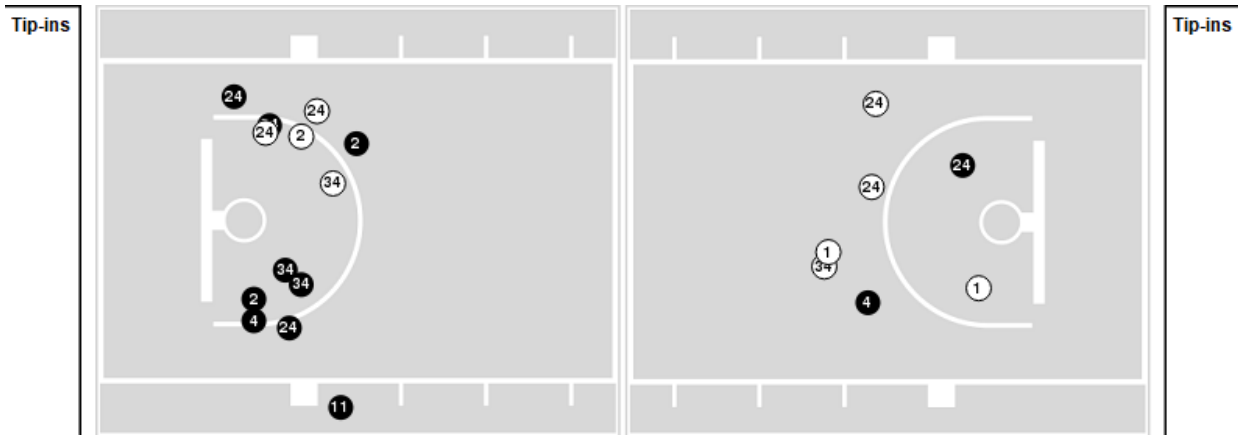

Officials: Angie Enlund, Nick Marshall, Nicole Brannon

Players => 0, 1, 2, 3, 4, 11, 21, 23, 24, 31, 32, 34 FG Types=>All Results=>All

**Miami (OH)**

**All Field Goals**

**Blow Up Chart**

● Made ○ Missed N - Player Number