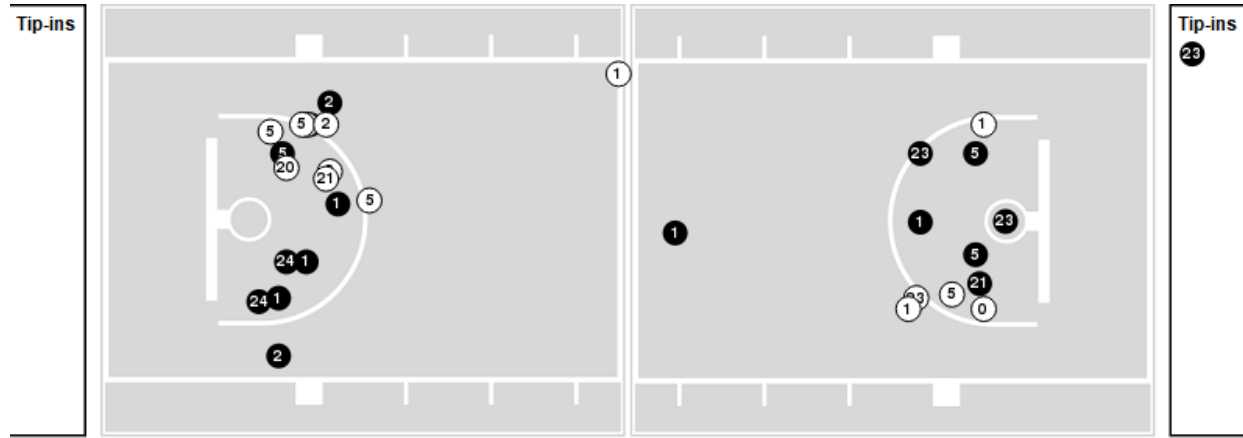

Officials: Angie Enlund, Nick Marshall, Nicole Brannon

Players => 0, 1, 2, 4, 5, 11, 12, 13, 20, 21, 22, 23, 24, 32FG Types=>AllResults=>All

**San Diego St.**

**All Field Goals**

**Blow Up Chart**

● Made    ○ Missed    N - Player Number