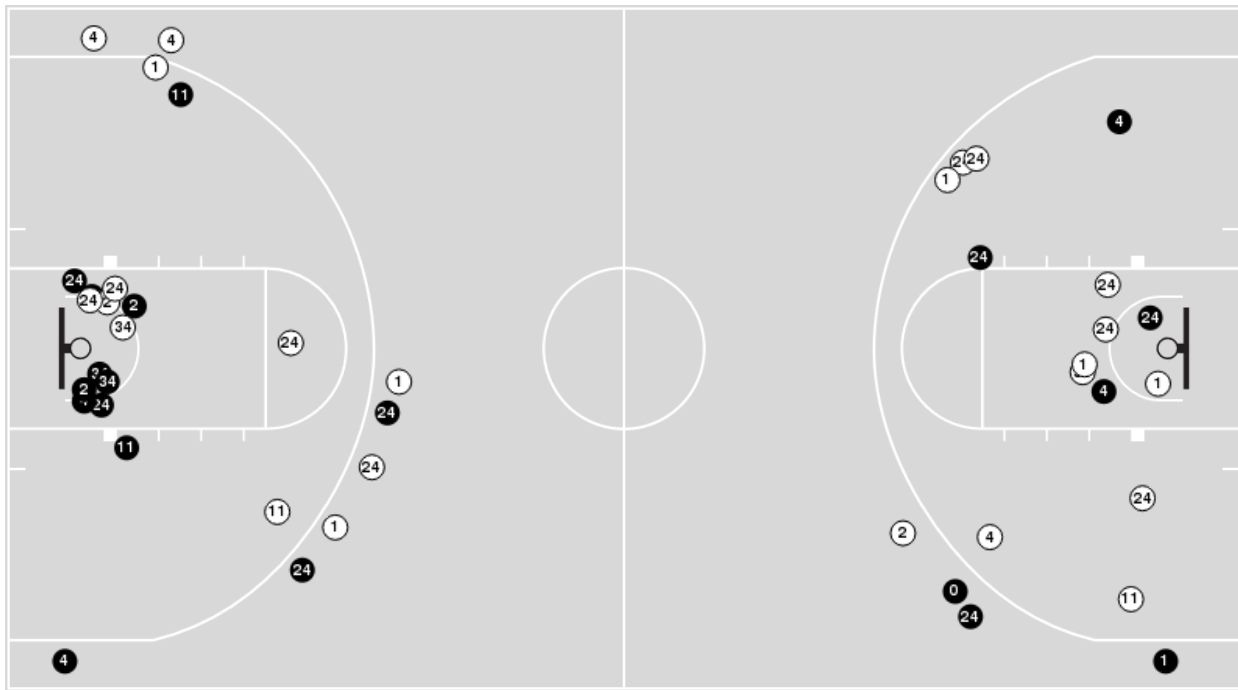

Officials: Angie Enlund, Nick Marshall, Nicole Brannon

Players => 0, 1, 2, 3, 4, 11, 21, 23, 24, 31, 32, 34 FG Types=>All Results=>All

Miami (OH)

All Field Goals